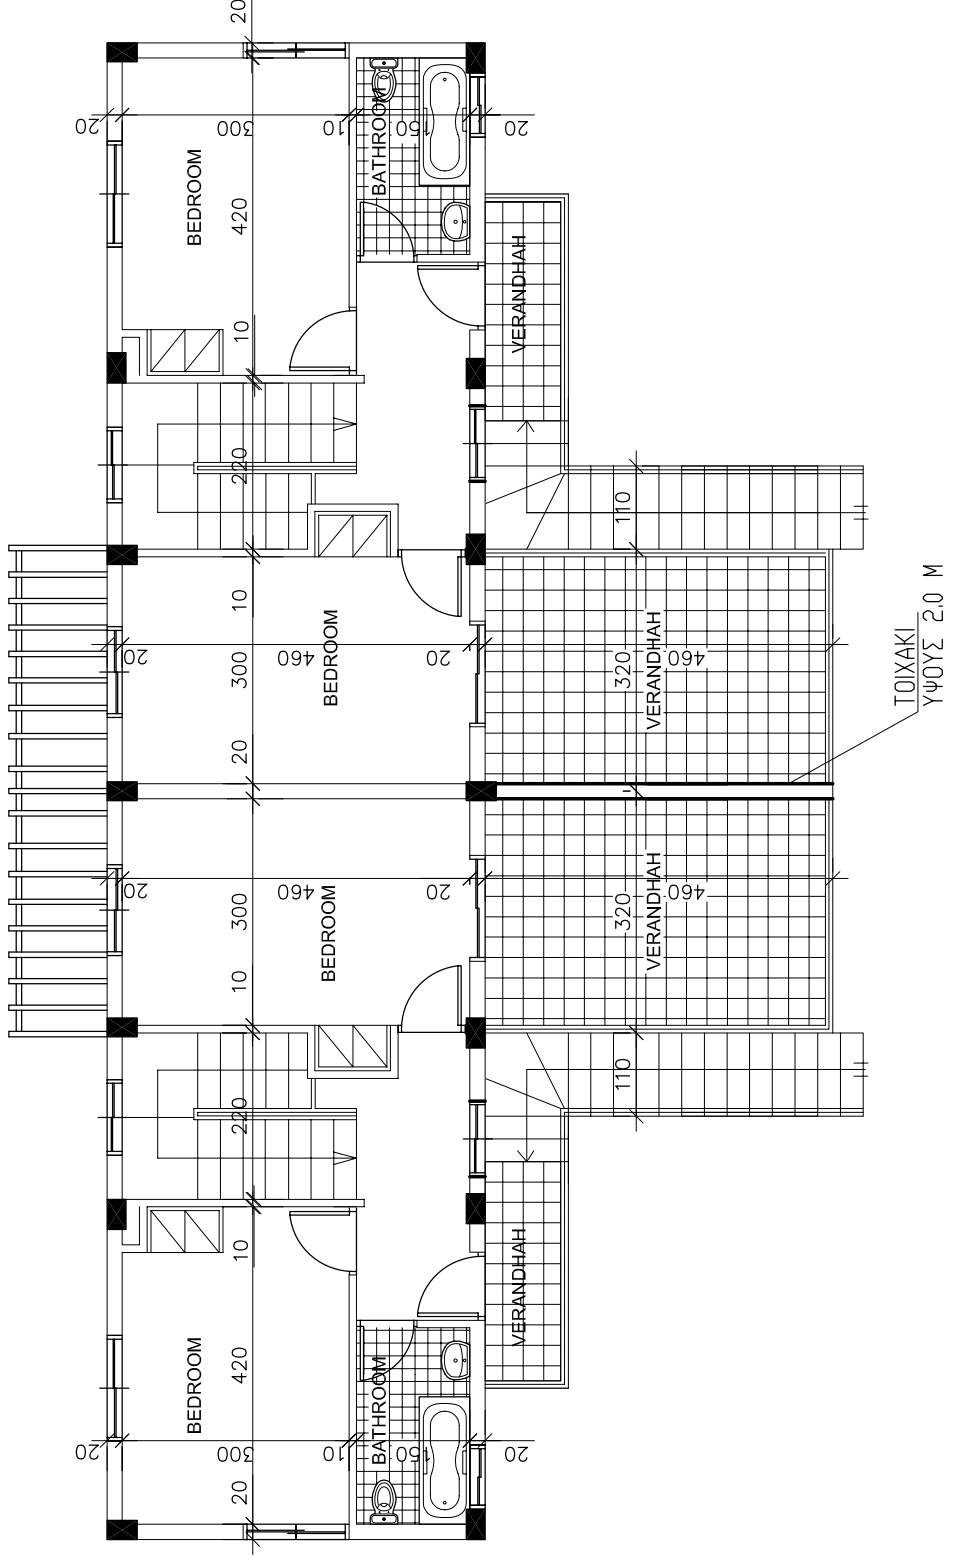

REMARKS

FIRST FLOOR

6	
5	
4	
3	
2	
1	

Revisions

GIOVANIS DEVELOPERS

PROJECT: **"VRISSI"**

HOUSE-27, 28

CLIENT:

LOCATION: **VRYSOULLES**

TYPE OF DRAWING:

FIRST FLOOR

SCALE	NUMBER OF DRAWING
1:100	2

DATE:	DRAWN BY
11/2006	Michael