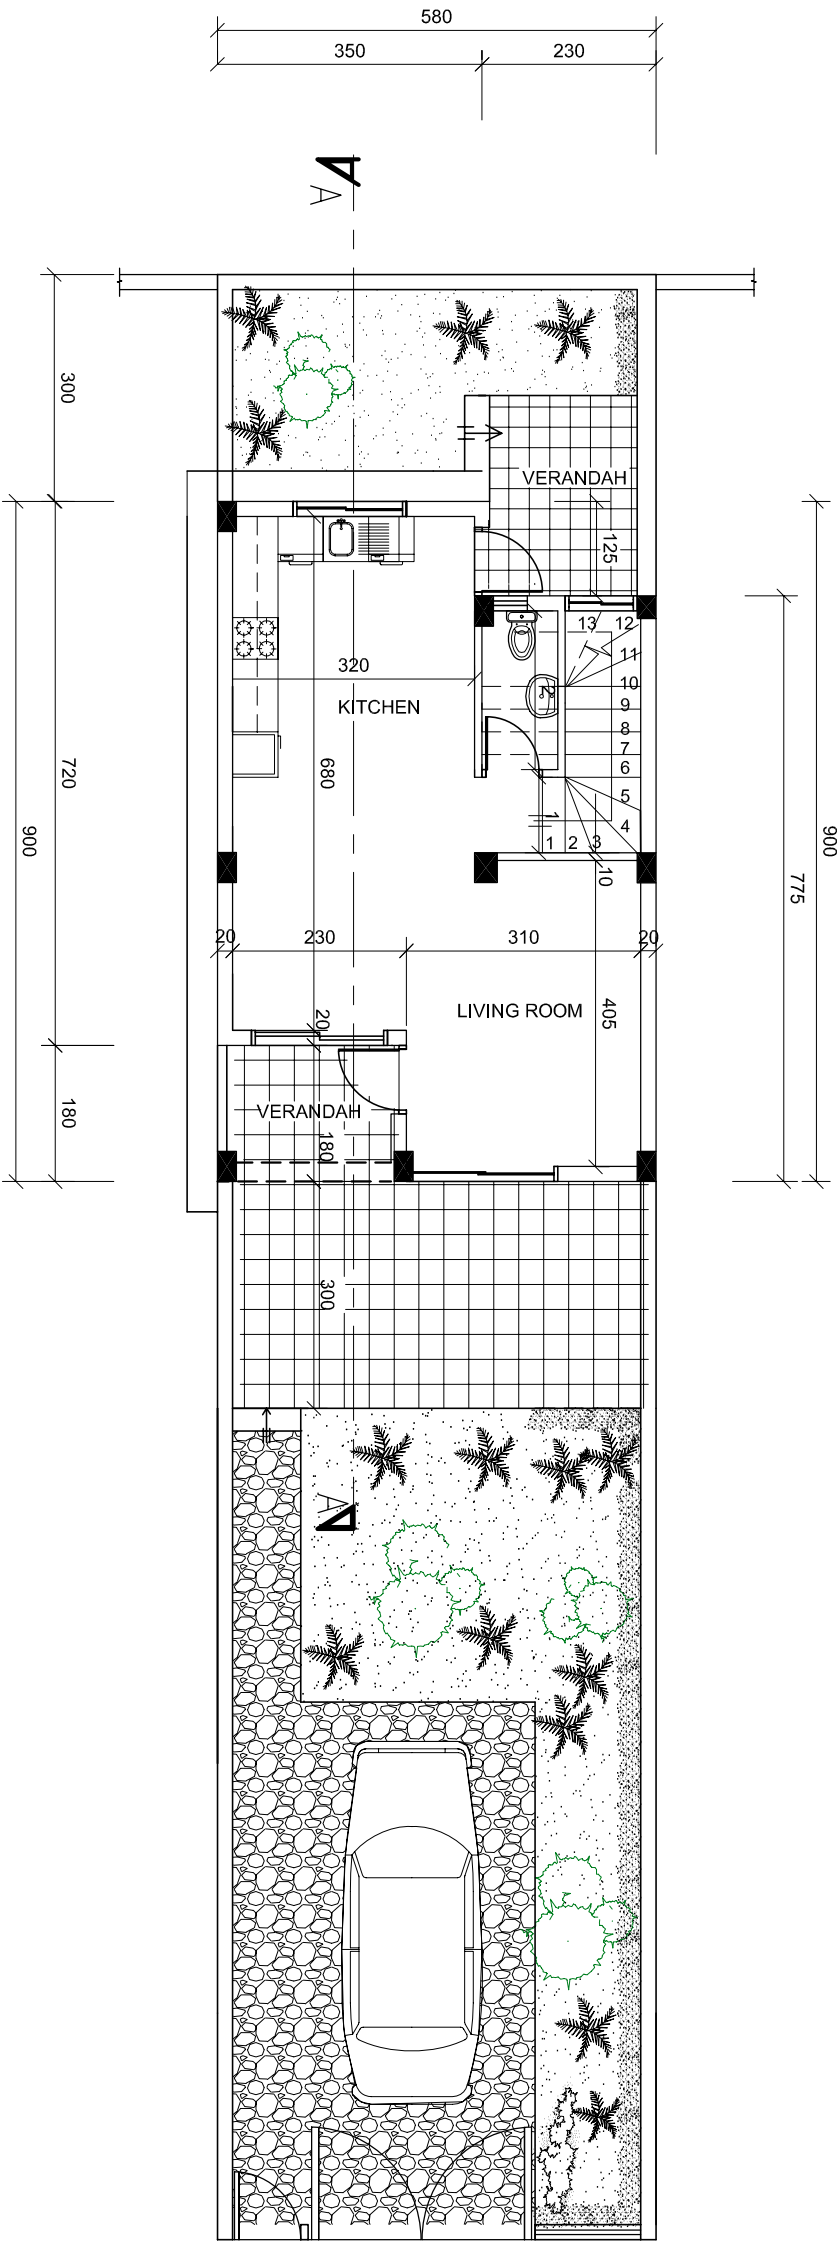

REMARKS

P R I V A T E R O A D

ΚΑΤΩΦΗ ΙΣΟΓΕΙΟΥ

ΚΑΤΩΦΗ ΠΡΩΤΟΥ

6	
5	
4	
3	
2	
1	

Revisions  
GIOVANIS DEVELOPERS  
CONTRACTORS

PROJECT: "VRISSI"  
HOUSE-29

CLIENT:  
LOCATION: VRYSSULLES

TYPE OF DRAWING:  
GROUND FLOOR  
FIRST FLOOR

SCALE: 1:100  
NUMBER OF DRAWING: 1  
DATE: 03/2006  
DRAWN BY: Michael