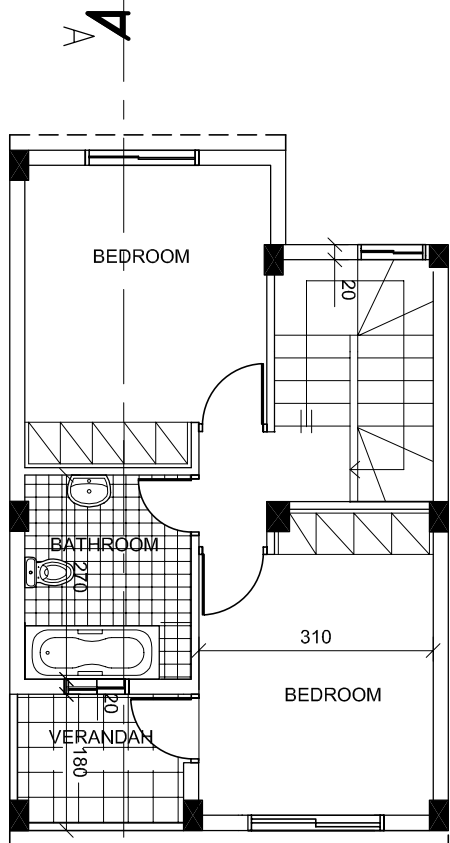

REMARKS

P R I V A T E R O A D

ΚΑΤΩΦΗ ΙΣΟΓΕΙΟΥ

ΚΑΤΩΦΗ ΠΡΩΤΟΥ

6	
5	
4	
3	
2	
1	

Revisions  
GIOVANIS DEVELOPERS  
CONTRACTORS

PROJECT: "VRISSI"  
HOUSE-29

CLIENT:  
LOCATION: VRYSSULLES

TYPE OF DRAWING:  
GROUND FLOOR  
FIRST FLOOR

SCALE: 1:100  
NUMBER OF DRAWING: 1  
DATE: 03/2006  
DRAWN BY: Michael